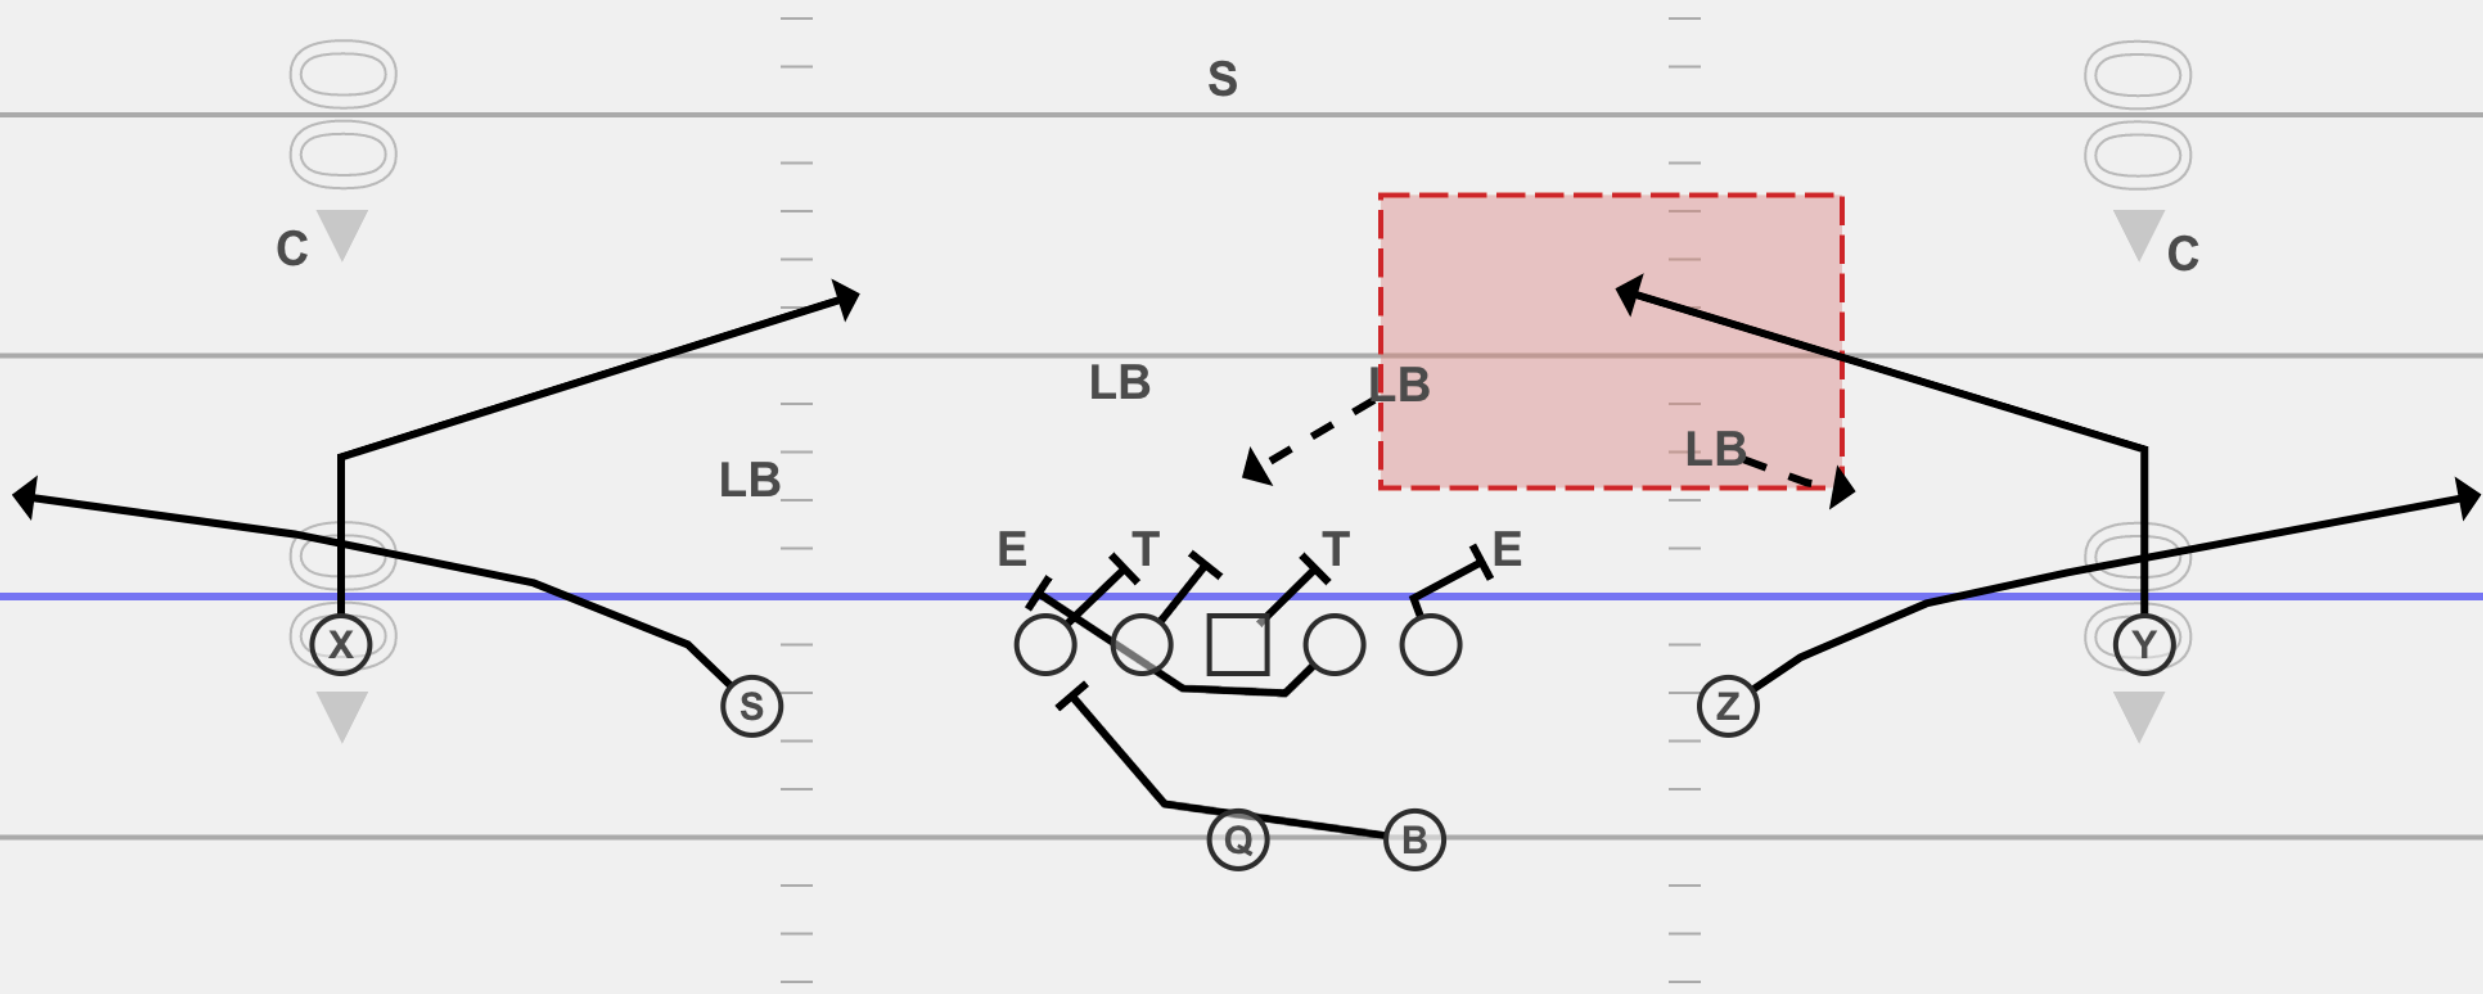

Jet Sweep

Sprint Out

Play Action

Shannon White

Receivers Coach / ST Coordinator

WR Teaching Progression