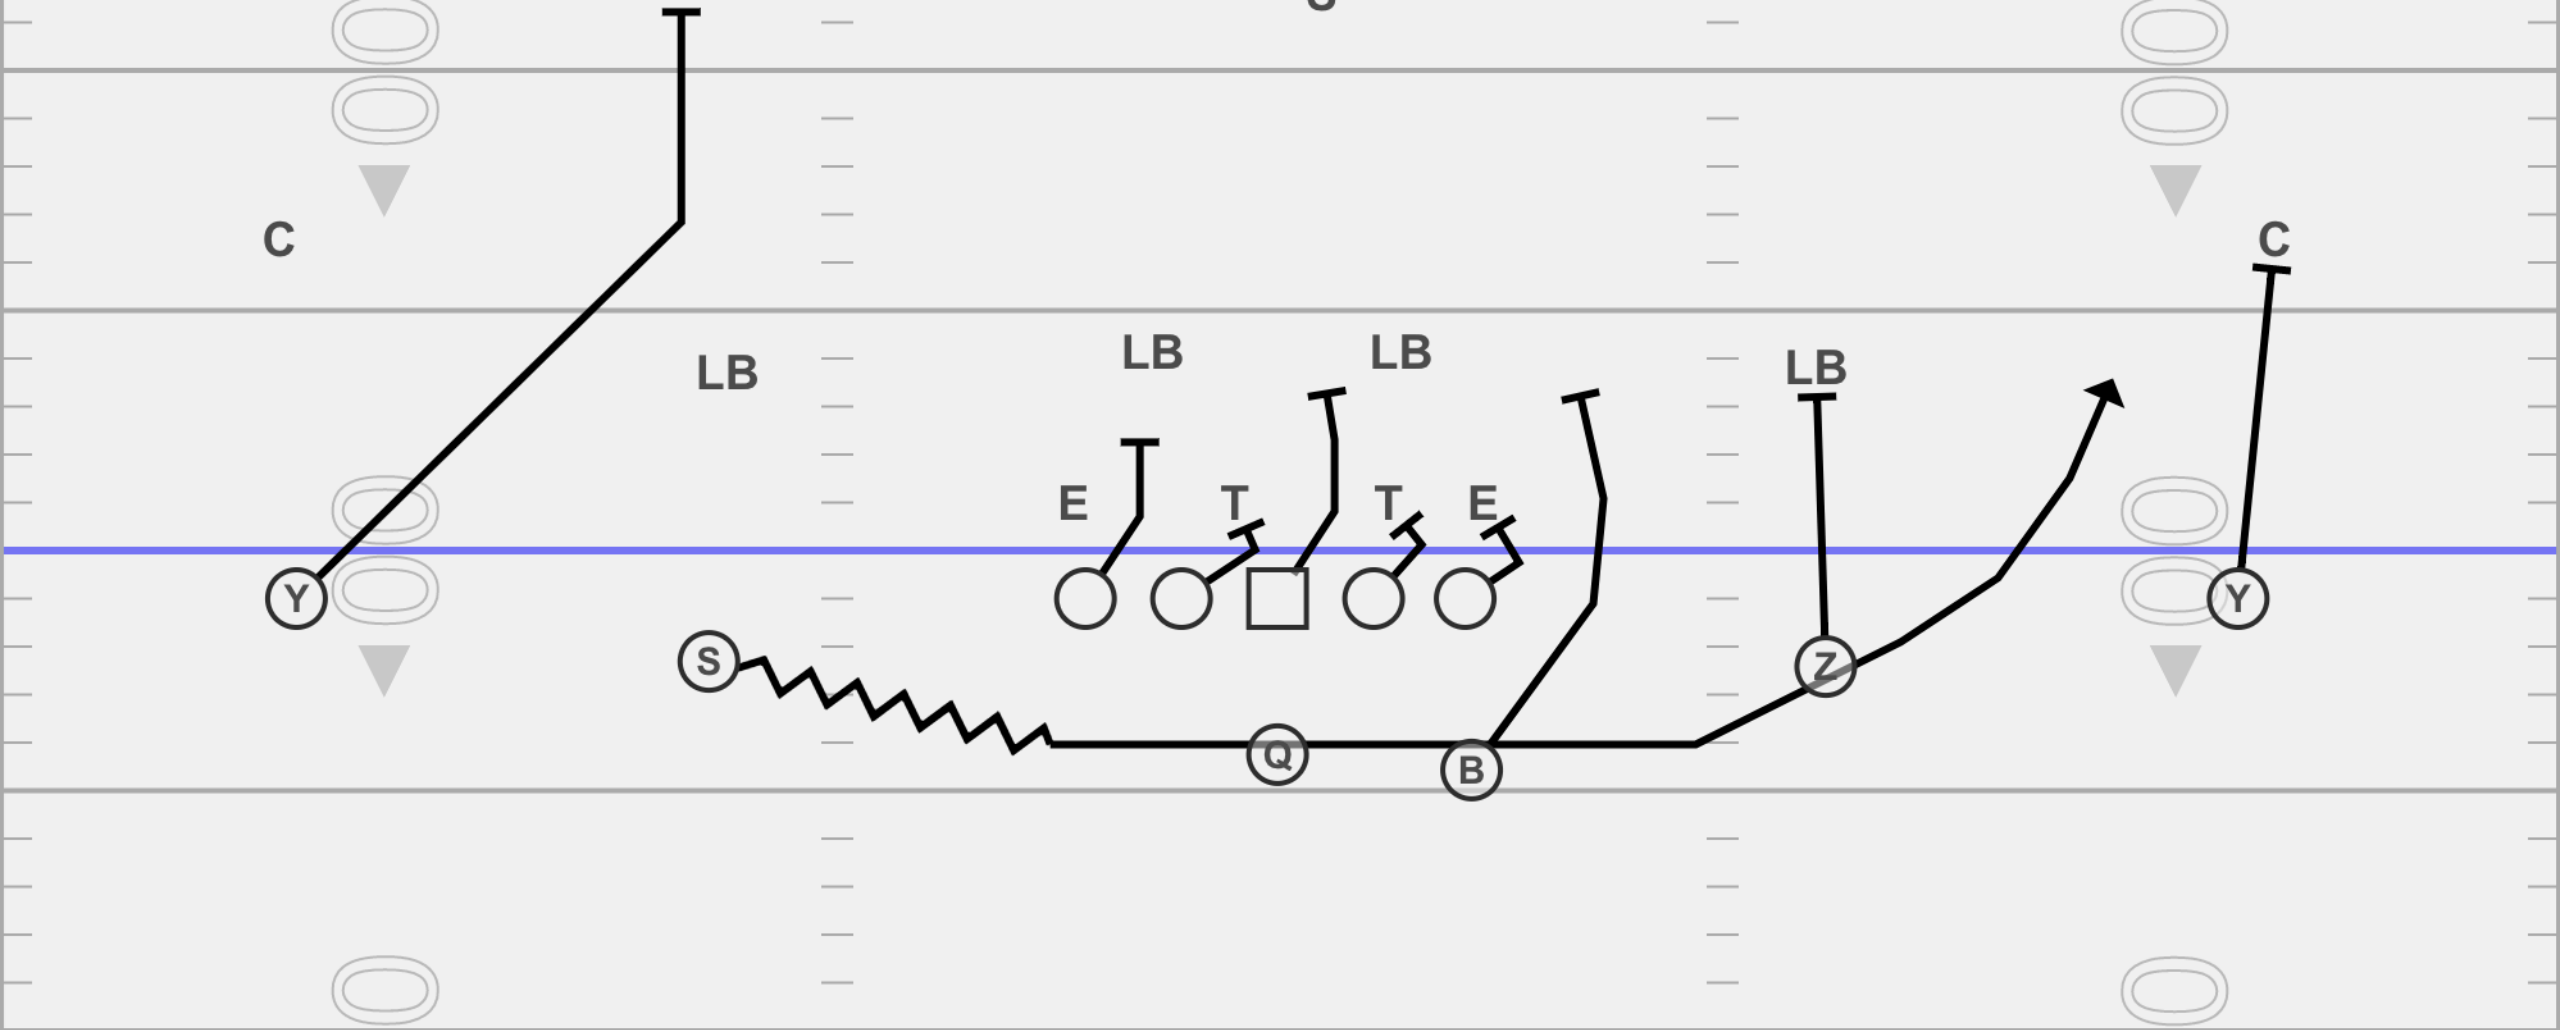

Jet Sweep

Sprint Out

Play Action

Shannon White

Receivers Coach / ST Coordinator

WR Teaching Progression