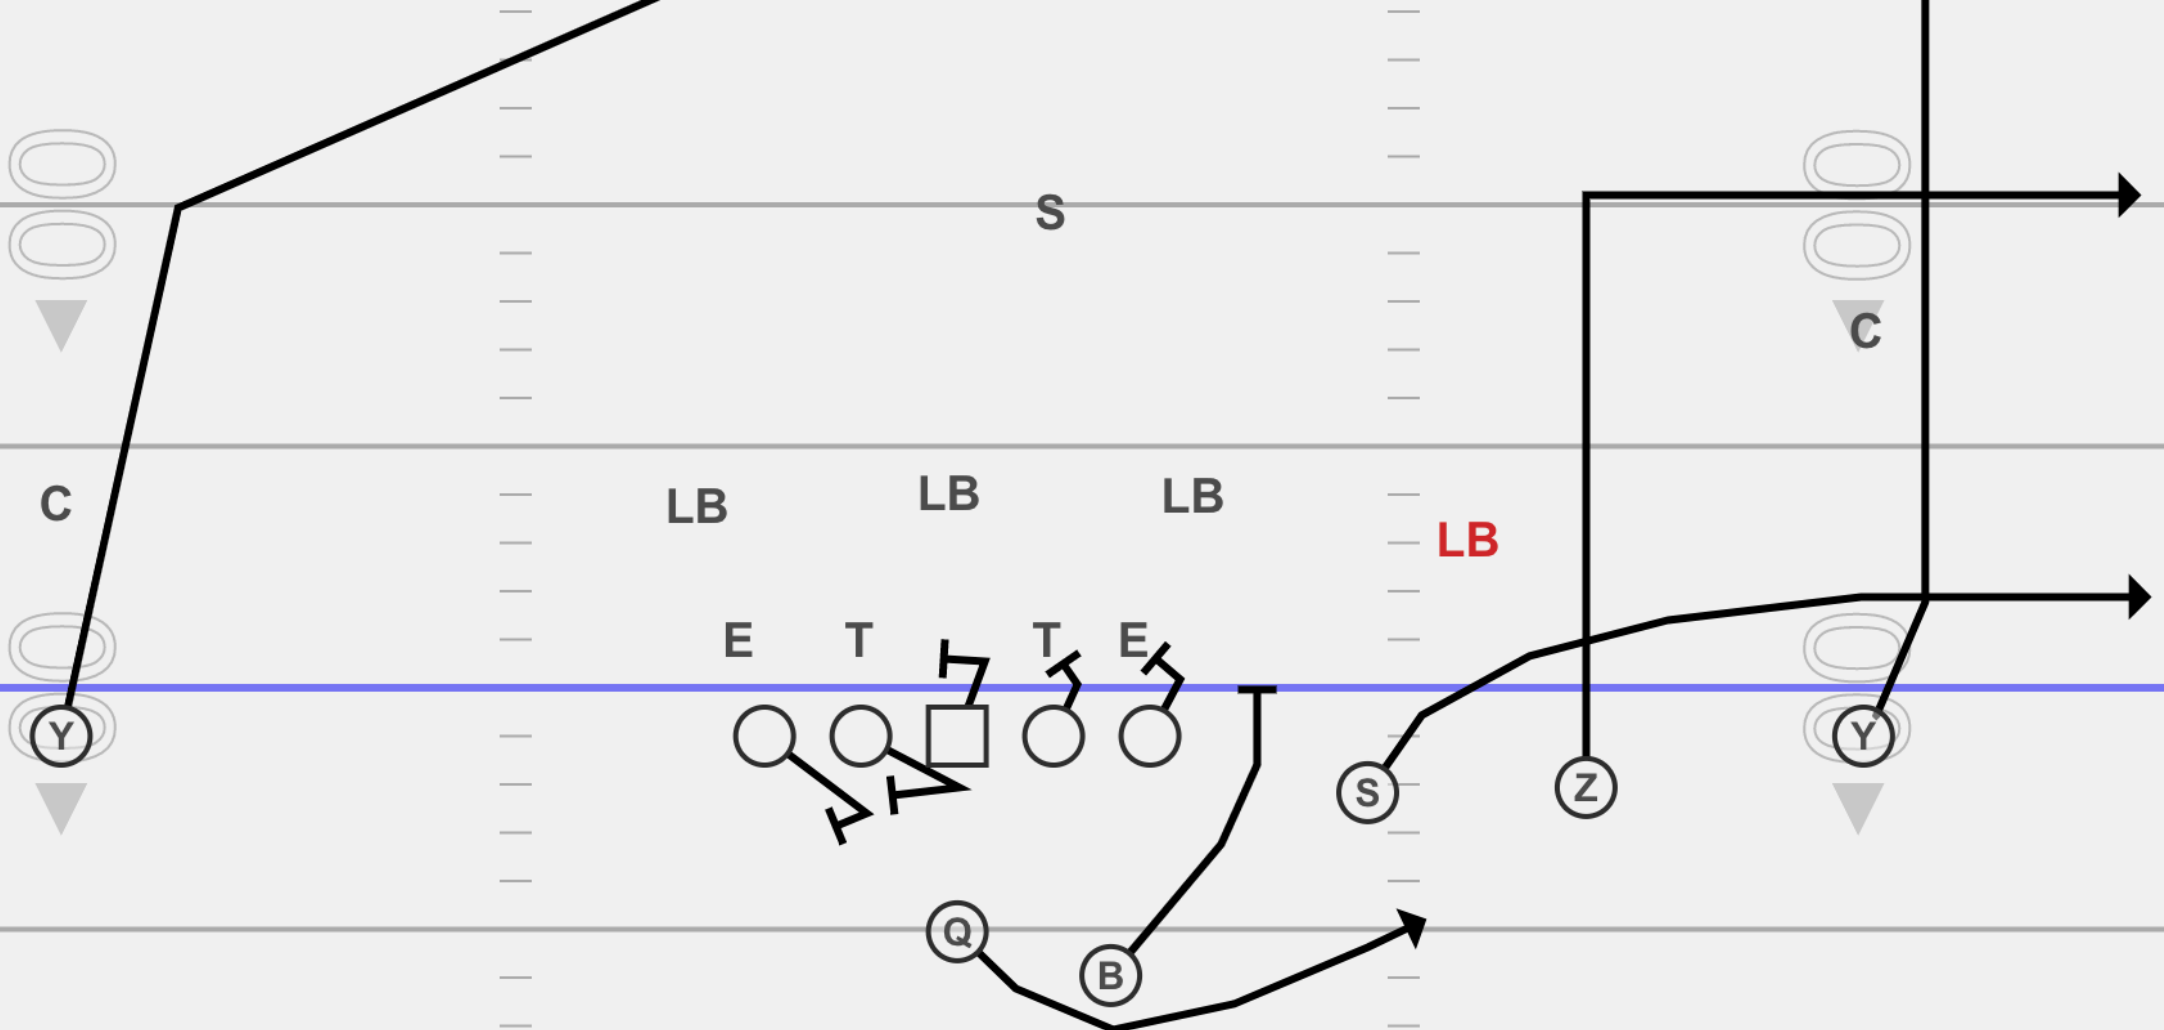

Jet Sweep

Sprint Out

Play Action

Shannon White

Receivers Coach / ST Coordinator

WR Teaching Progression